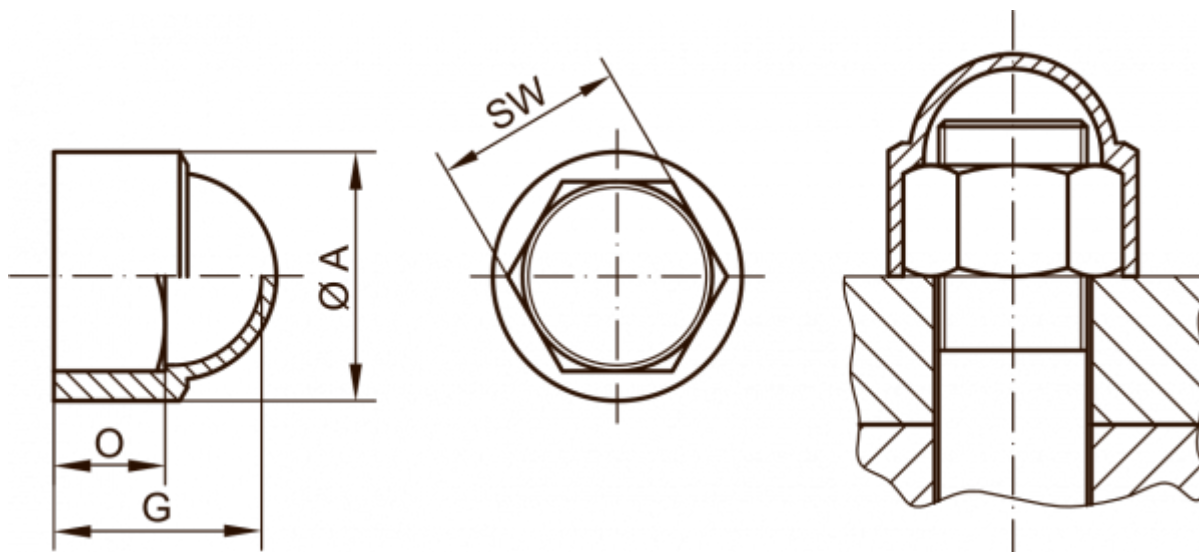

Article number: 59GPN10001076

Description: KLEE Cap for nut GPN 1000 / 1076 - NV 27

Measures

A	= 34
For	= M18x1,5 - M18x2 - G3/8
G	= 29
O	= 16
SW (Spanner width)	= 27